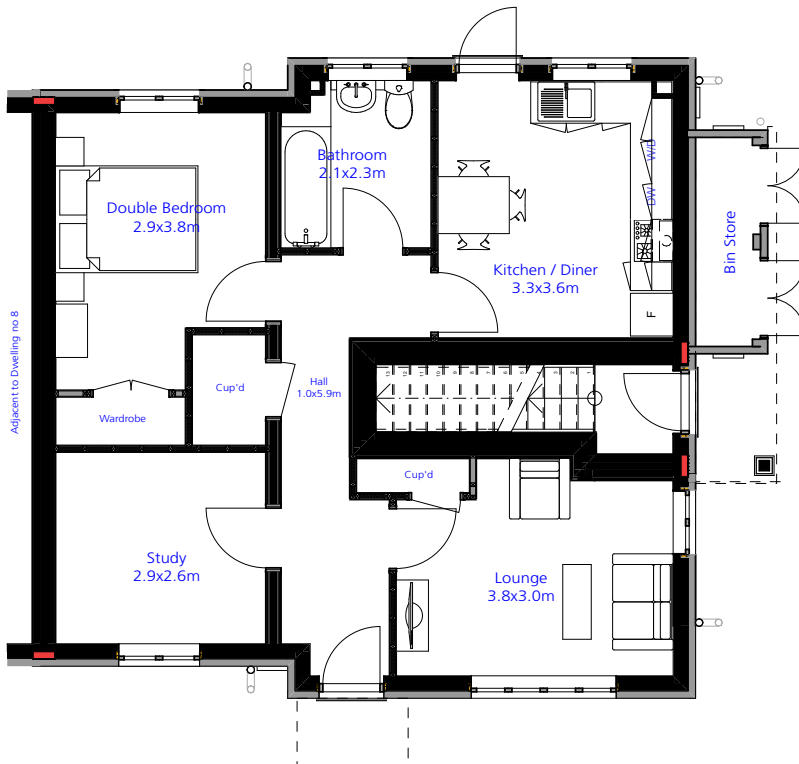

OAKWOOD CLOSE

FIVE ASH DOWN

PLOT 9

GROUND FLOOR

APPROXIMATE
FLOOR AREA: 61sqm (656sqft)

OAKWOOD CLOSE

FIVE ASH DOWN

PLOT 10

GROUND FLOOR

APPROXIMATE
FLOOR AREA: 67sqm (721sqft)